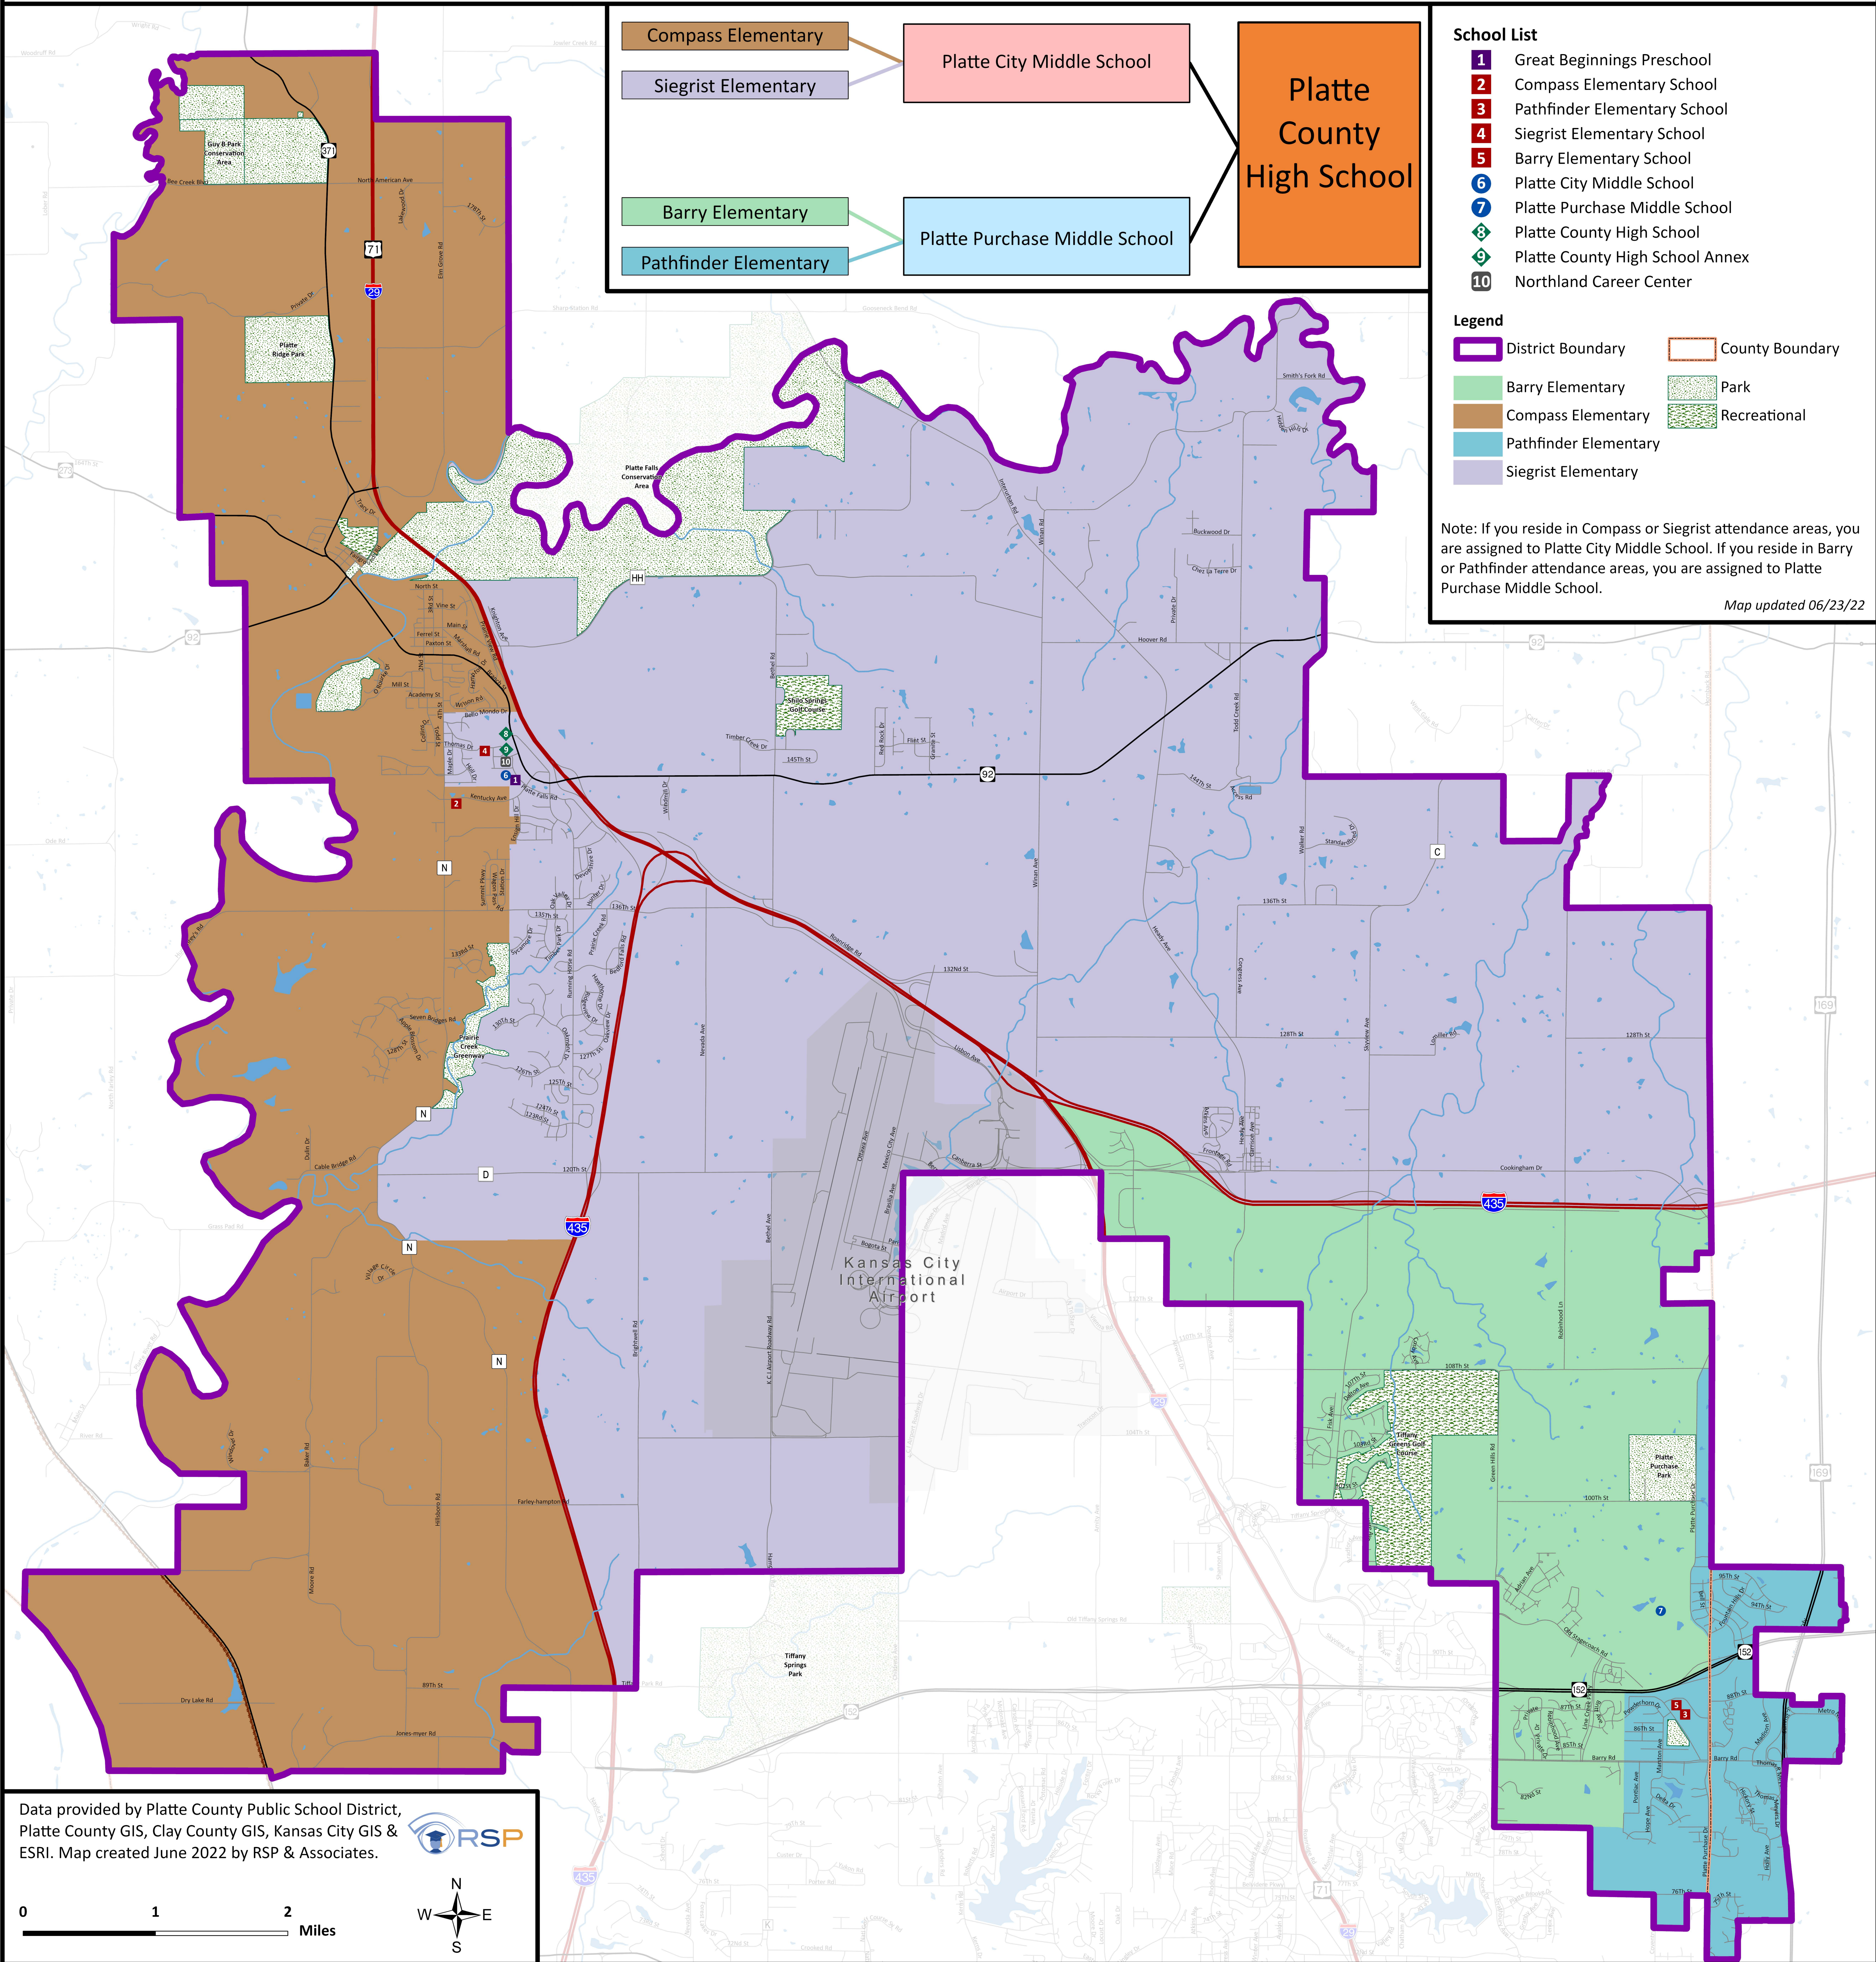

2023/24 Platte County School District Attendance Area Map

Attendance areas approved by Board of Education on June 16, 2022.

- School List**
- 1 Great Beginnings Preschool
 - 2 Compass Elementary School
 - 3 Pathfinder Elementary School
 - 4 Siegrist Elementary School
 - 5 Barry Elementary School
 - 6 Platte City Middle School
 - 7 Platte Purchase Middle School
 - 8 Platte County High School
 - 9 Platte County High School Annex
 - 10 Northland Career Center

- Legend**
- District Boundary
 - County Boundary
 - Barry Elementary
 - Compass Elementary
 - Pathfinder Elementary
 - Siegrist Elementary
 - Park
 - Recreational

Note: If you reside in Compass or Siegrist attendance areas, you are assigned to Platte City Middle School. If you reside in Barry or Pathfinder attendance areas, you are assigned to Platte Purchase Middle School.

Map updated 06/23/22

Data provided by Platte County Public School District, Platte County GIS, Clay County GIS, Kansas City GIS & ESRI. Map created June 2022 by RSP & Associates.

0 1 2 Miles